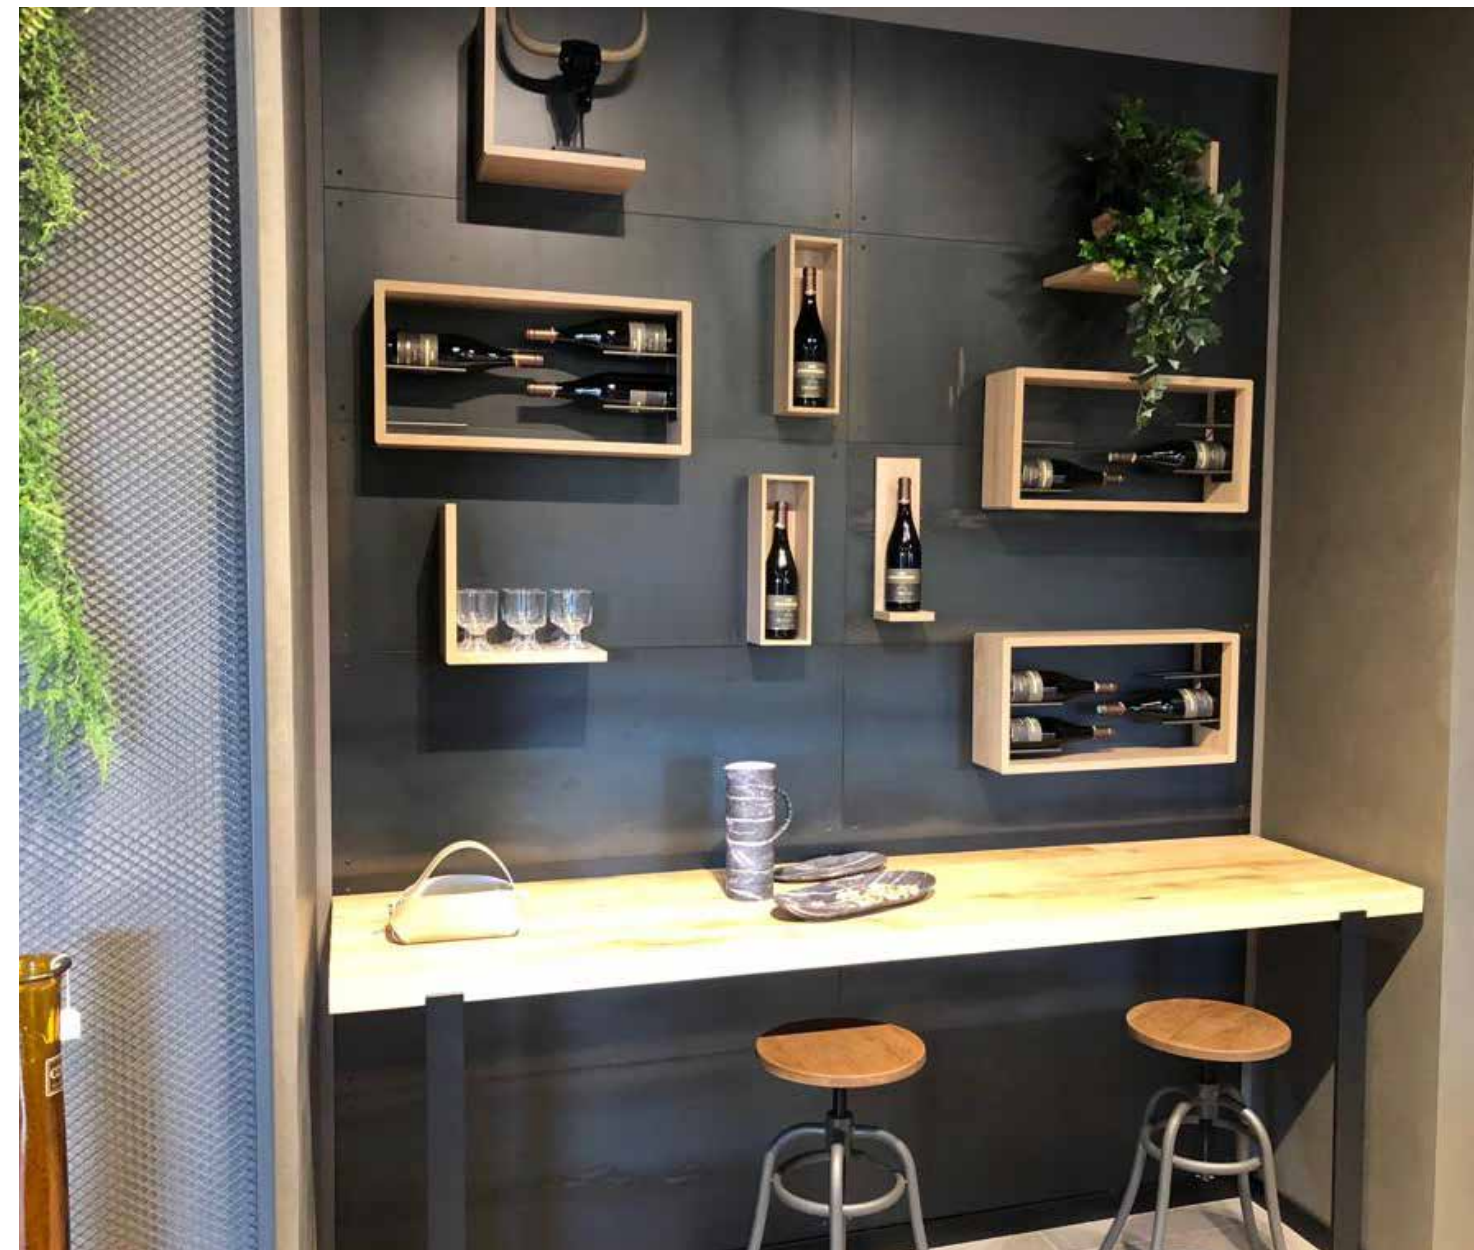

ESSENTIAL LOOK OF A KITCHEN BACKSPLASH WITH CADDY SHELVES

LOOK ESSENTIEL D'UNE CRÉDENCE AVEC DES ÉTAGÈRES CADDY

magnetika

IDEA #13

L'ANGOLINO WINE BAR IN CUCINA

THE WINE BAR CORNER IN THE KITCHEN

L'ANGLE WINE BAR DANS LA CUISINE

magnetika

IDEA #14

PARETINA WINE BAR E NON SOLO

WINE BAR AND MUCH MORE
CONCEPT WINE BAR ET AUTRE

IDEA #15

**ANGOLO DEGUSTAZIONE
CON PARETE WINE BAR E BANCONE**

BAR WALL AND COUNTER

CONCEPT WINE BAR ET SON COMPTOIR

magnetika

IDEA #16

PARETE ATTREZZATA WINE BAR

WINE BAR EQUIPPED WALL

COLLECTION WINE BAR AVEC SES ACCESSOIRES

magnetika

IDEA #17

**IRON-IC: LIBRERIA INTEGRATA
CON SISTEMA MAGNETICO WINE BAR**